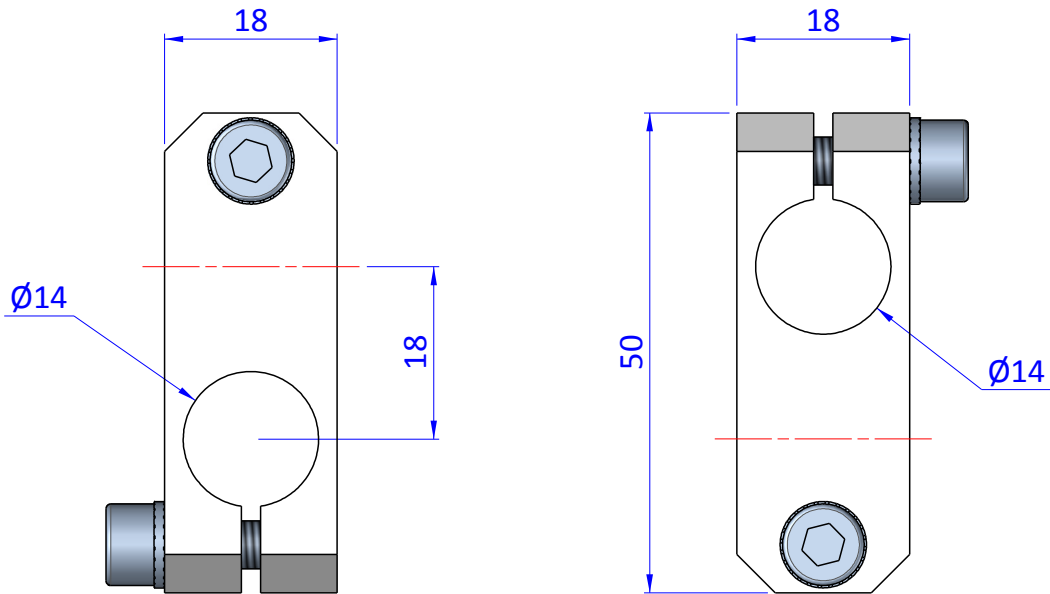

THE PROPERTY OF THE DRAWING IS ESTABLISHED BY LAW. IT IS FORBIDDEN TO PRODUCE OR SHOW IT TO THIRD PART. WITHOUT A WRITTEN AGREEMENT.

Item	Name	Q.ty
1	KKS.14.14	1
2	R.5.SCH	2
3	V.TCE5x18	2

Format A4 UNI 936-76					DESIGNED FROM FPSERVICES	REVIEW A
	GENERAL TOLERANCE UNI - ISO 2768 CLASSE f		DESCRIPTION CA.KKS.14.14		DATE 30/04/2016	WEIGHT 0,035kg
					CODE CA.KKS.14.14	