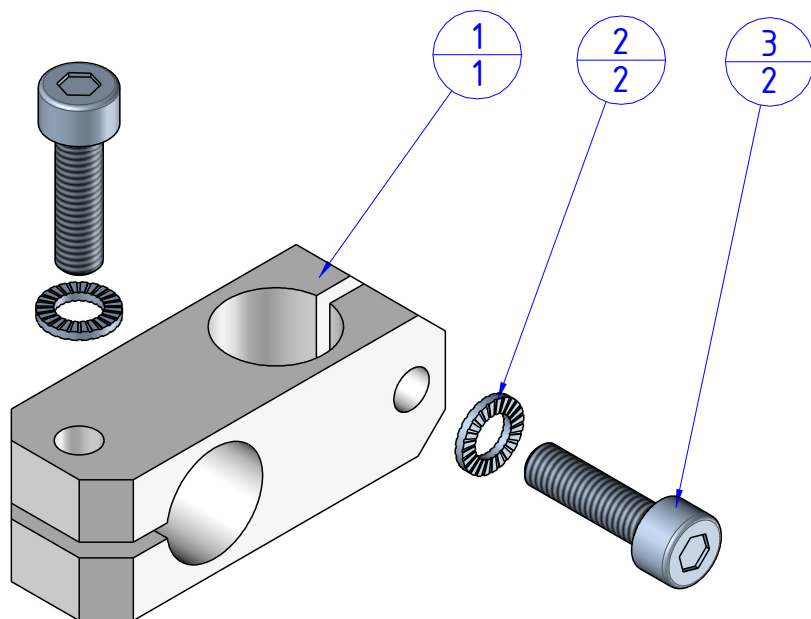

THE PROPERTY OF THE DRAWING IS ESTABLISHED BY LAW. IT IS FORBIDDEN TO PRODUCE OR SHOW IT TO THIRD PART. WITHOUT A WRITTEN AGREEMENT.

Item	Name	Q.ty
1	KKS.14.14	1
2	R.5.SCH	2
3	V.TCE5x18	2

Format A4 UNI 936-76					DESIGNED FROM FPSERVICES	REVIEW A
	GENERAL TOLERANCE UNI - ISO 2768 CLASSE f		DESCRIPTION CA.KKS.14.14		DATE 30/04/2016	WEIGHT 0,035kg
					CODE CA.KKS.14.14	